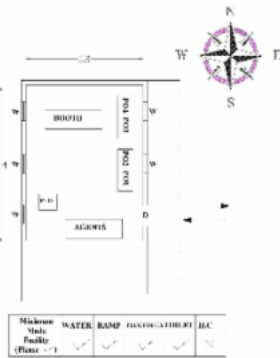

Nazri Naksha

Google Map View

Polling Station Building Front View

Polling Station Front View

Cad View

Key MAP View