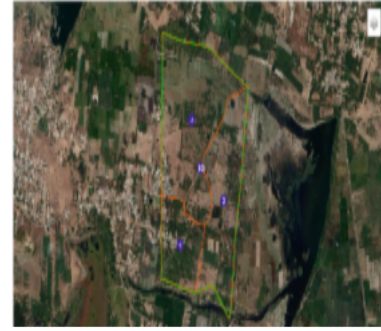

Nazri Naksha

Google Map View