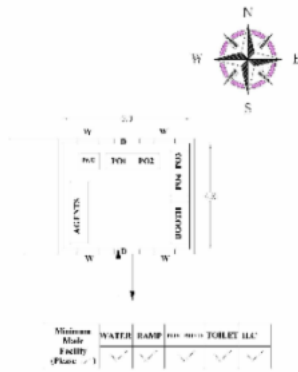

Nazri Naksha

Google Map View

Polling Station Building Front View

Polling Station Front View

Cad View

Key MAP View