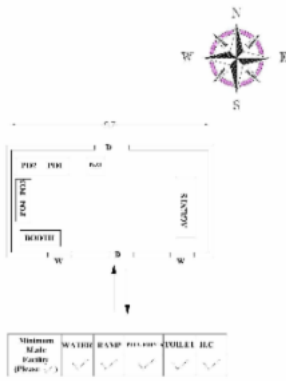

Polling Station Front View

Cad View