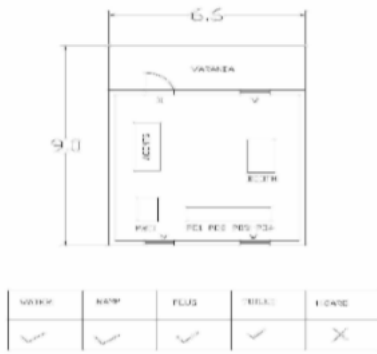

Nazri Naksha

Google Map View

Polling Station Building Front View

Polling Station Front View

Cad View

Key MAP View