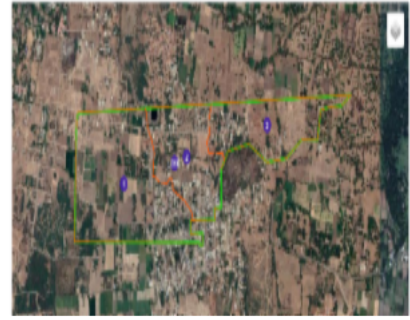

Nazri Naksha

Google Map View