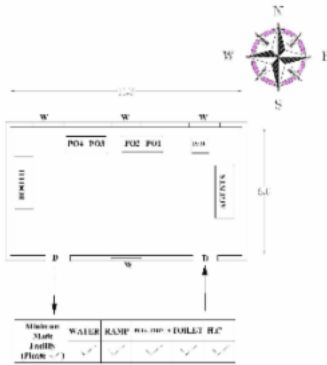

Nazri Naksha

Google Map View

Polling Station Building Front View

Polling Station Front View

Cad View

Key MAP View