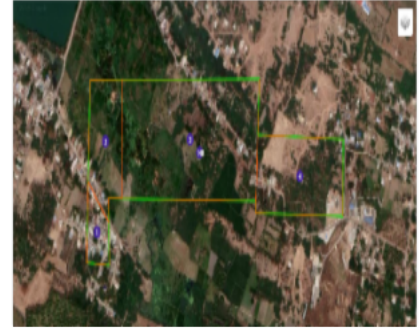

Nazri Naksha

Google Map View