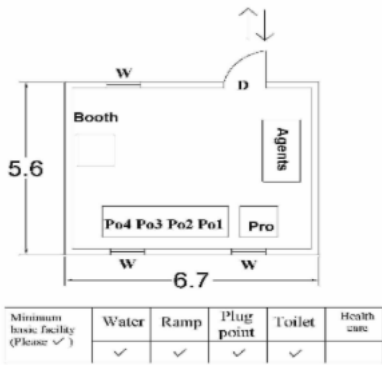

Nazri Naksha

Google Map View

Polling Station Building Front View

Polling Station Front View

Cad View

Key MAP View