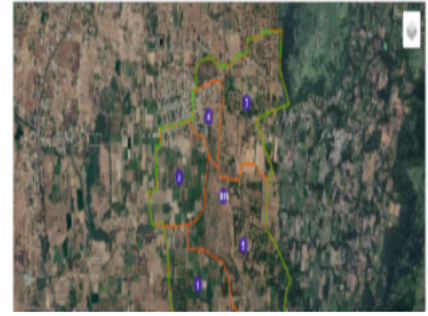

Nazri Naksha

Google Map View