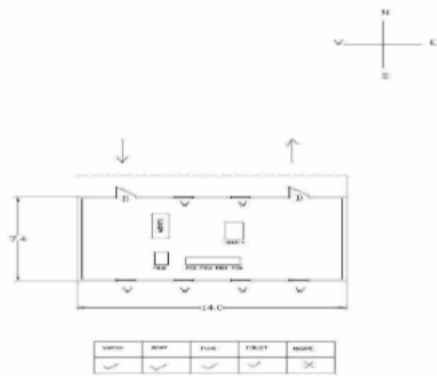

Polling Station Front View

Cad View