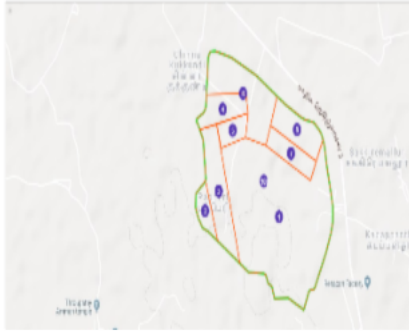

Nazri Naksha

Google Map View