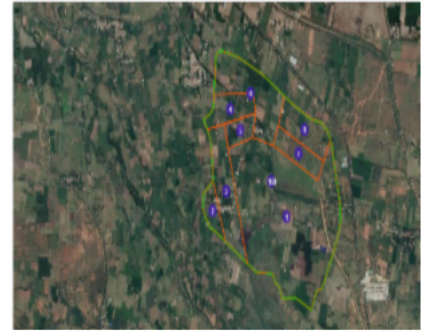

Nazri Naksha

Google Map View