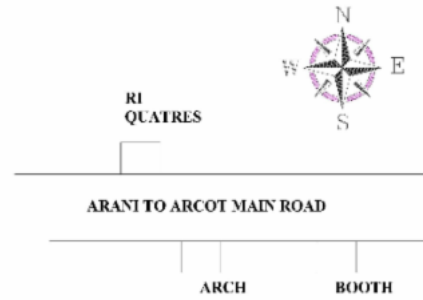

Nazri Naksha

Google Map View