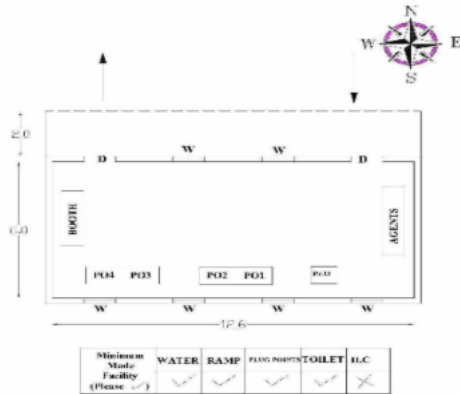

Nazri Naksha

Google Map View

Polling Station Building Front View

Polling Station Front View

Cad View

Key MAP View