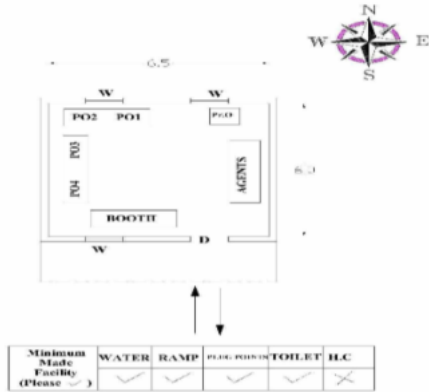

Nazri Naksha

Google Map View

Polling Station Building Front View

Polling Station Front View

Cad View

Key MAP View