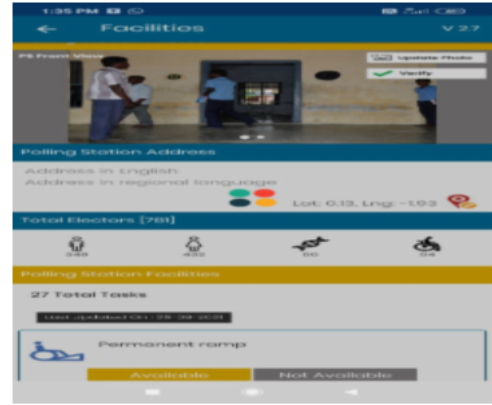

Polling Station Front View