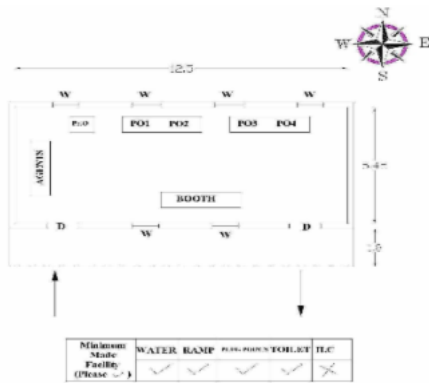

Nazri Naksha

Google Map View

Polling Station Building Front View

Polling Station Front View

Cad View

Key MAP View