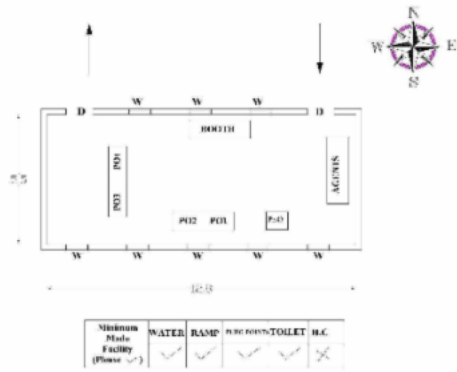

Nazri Naksha

Google Map View

Polling Station Building Front View

Polling Station Front View

Cad View

Key MAP View