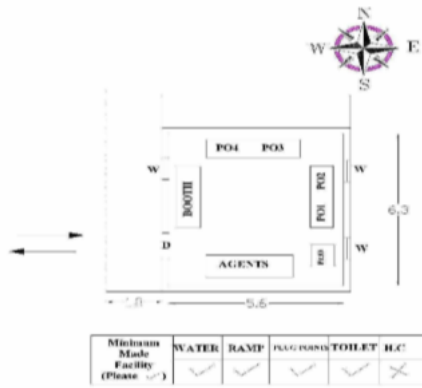

Nazri Naksha

Google Map View

Polling Station Building Front View

Polling Station Front View

Cad View

Key MAP View