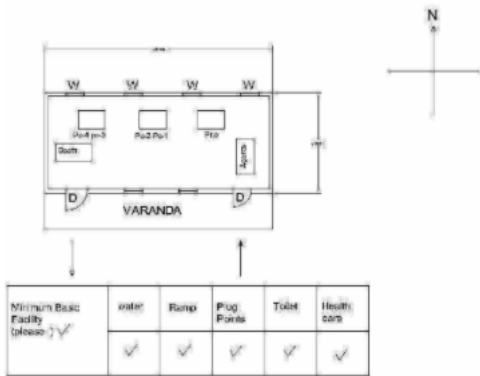

Nazri Naksha

Google Map View

Polling Station Building Front View

Polling Station Front View

Cad View

Key MAP View