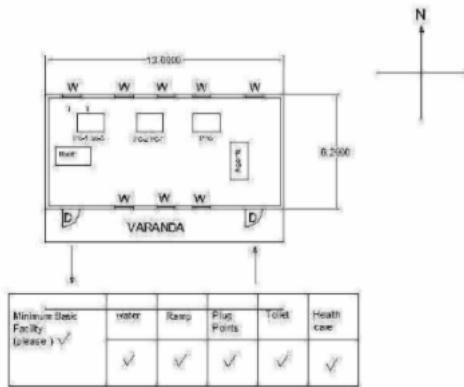

Nazri Naksha

Google Map View

Polling Station Building Front View

Polling Station Front View

Cad View

Key MAP View