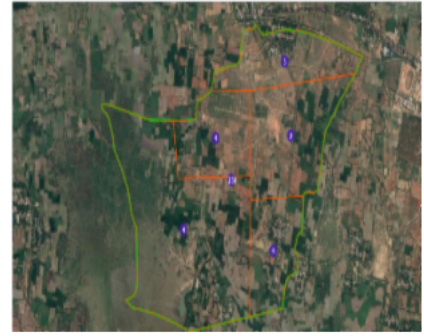

Nazri Naksha

Google Map View