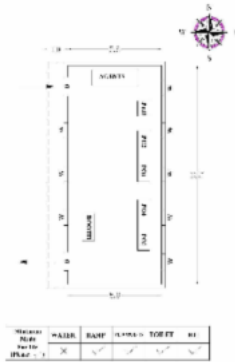

Nazri Naksha

Google Map View

Polling Station Building Front View

Polling Station Front View

Cad View

Key MAP View