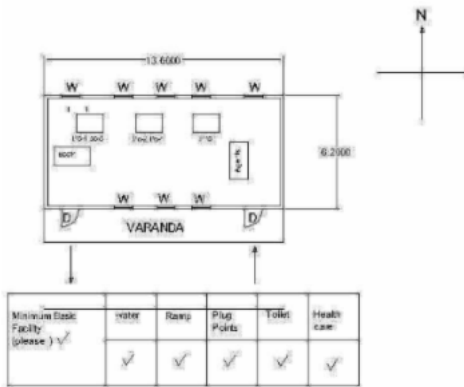

Nazri Naksha

Google Map View

Polling Station Building Front View

Polling Station Front View

Cad View

Key MAP View