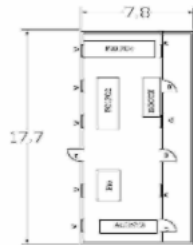

Google Map View

Polling Station Building Front View

Polling Station Front View

Cad View

MINOR BOILER FACILITY	WATER	ROOF	AS PER SPECIFIC	TABLET	HEALTHWARE
<input checked="" type="checkbox"/>	<input checked="" type="checkbox"/>	<input checked="" type="checkbox"/>	<input checked="" type="checkbox"/>	<input checked="" type="checkbox"/>	<input type="checkbox"/>