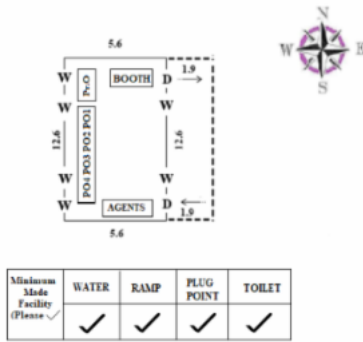

Nazri Naksha

Google Map View

Polling Station Building Front View

Polling Station Front View

Cad View

Key MAP View