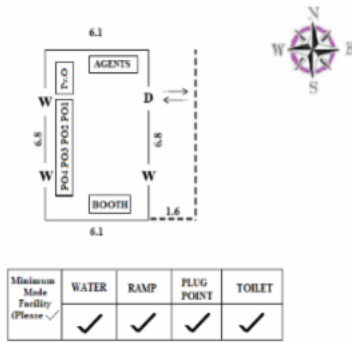

Nazri Naksha

Google Map View

Polling Station Building Front View

Polling Station Front View

Cad View

Key MAP View