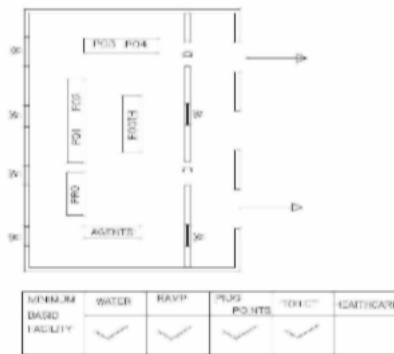

Polling Station Front View

Cad View