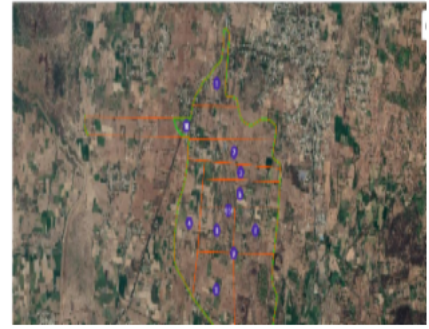

Nazri Naksha

Google Map View