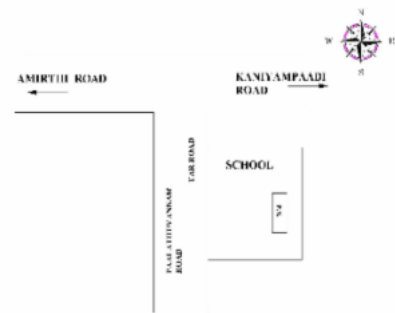

Nazri Naksha

Google Map View