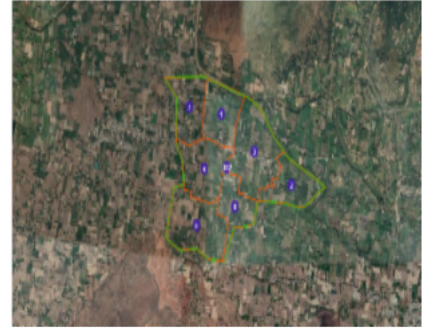

Nazri Naksha

Google Map View