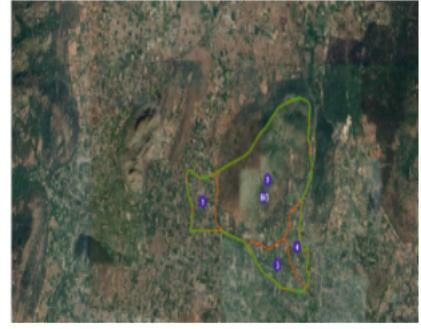

Nazri Naksha

Google Map View