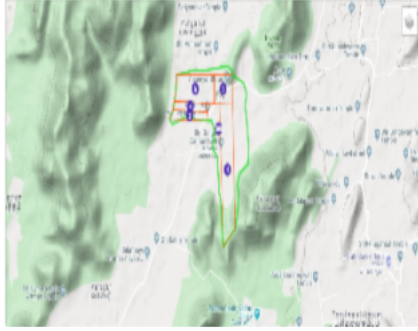

Nazri Naksha

Google Map View