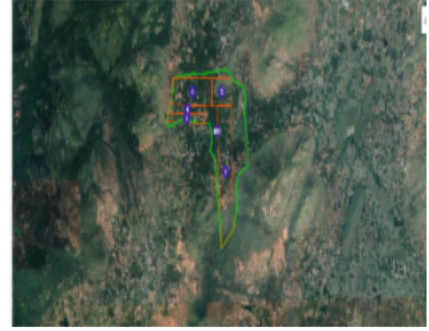

Nazri Naksha

Google Map View