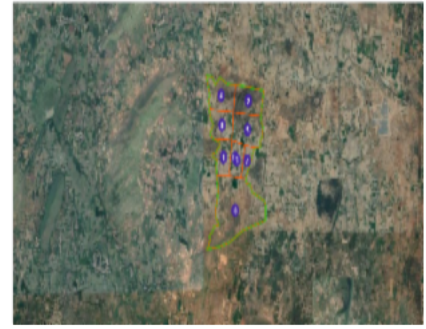

Nazri Naksha

Google Map View