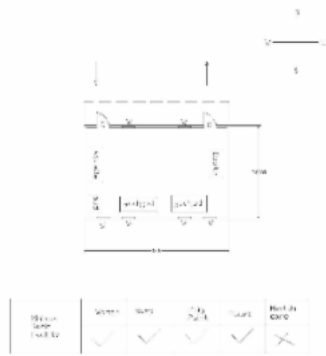

Nazri Naksha

Google Map View

Polling Station Building Front View

Polling Station Front View

Cad View

Key MAP View