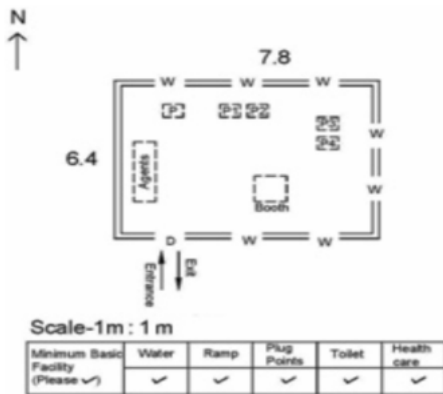

Nazri Naksha

Google Map View

Polling Station Building Front View

Polling Station Front View

Cad View

Key MAP View