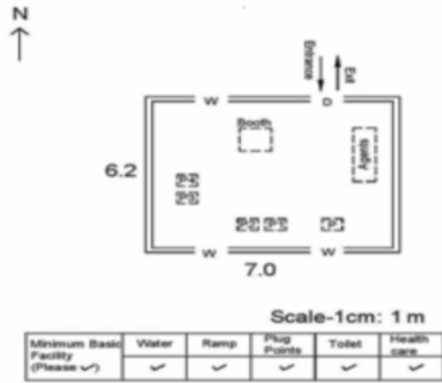

Nazri Naksha

Google Map View

Polling Station Building Front View

Polling Station Front View

Cad View

Key MAP View