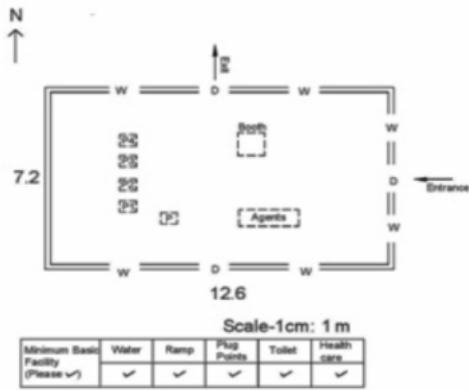

Nazri Naksha

Google Map View

Cad View