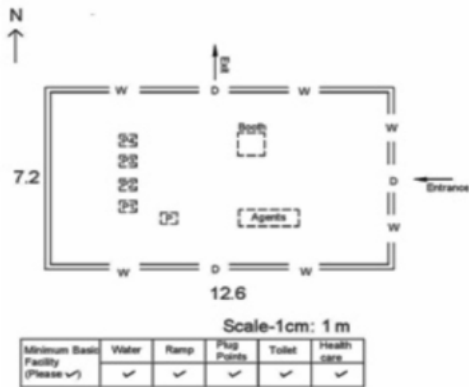

Nazri Naksha

Google Map View

Polling Station Building Front View

Polling Station Front View

Cad View

Key MAP View