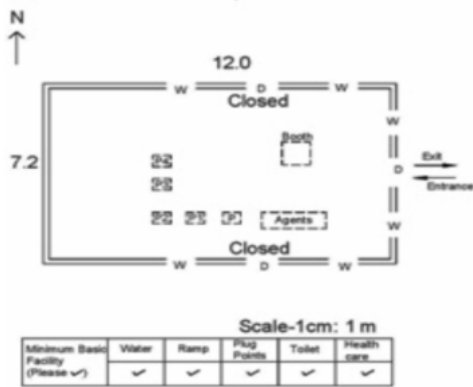

Nazri Naksha

Google Map View

Polling Station Building Front View

Polling Station Front View

Cad View

Key MAP View