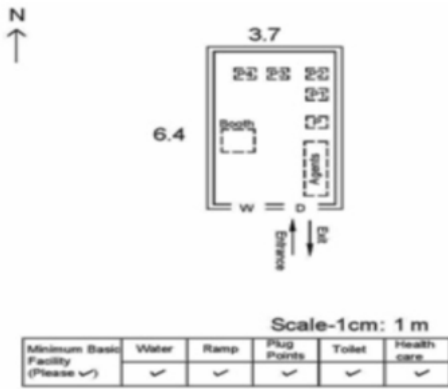

Nazri Naksha

Google Map View

Polling Station Building Front View

Polling Station Front View

Cad View

Key MAP View