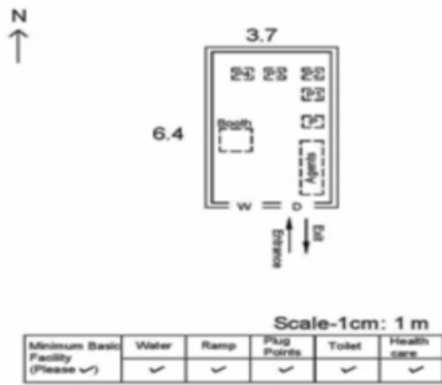

Nazri Naksha

Google Map View

Polling Station Building Front View

Polling Station Front View

Cad View

Key MAP View