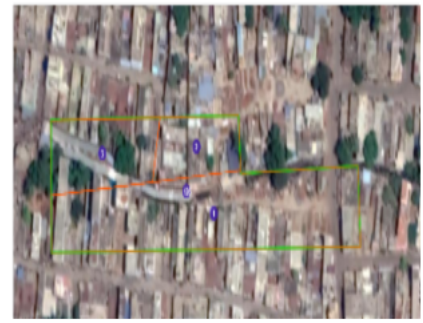

Nazri Naksha

Google Map View