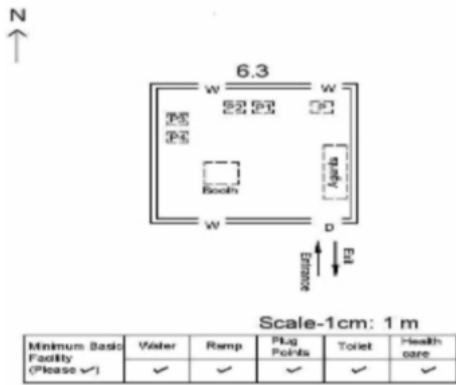

Nazri Naksha

Google Map View

Polling Station Building Front View

Polling Station Front View

Cad View

Key MAP View