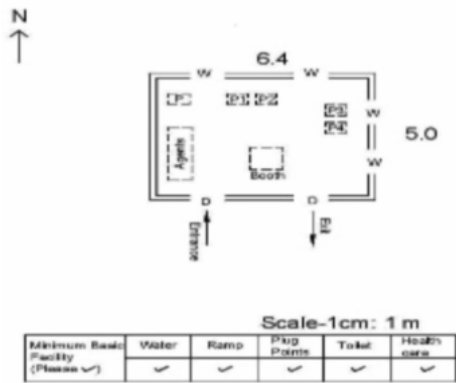

Nazri Naksha

Google Map View

Polling Station Building Front View

Polling Station Front View

Cad View

Key MAP View