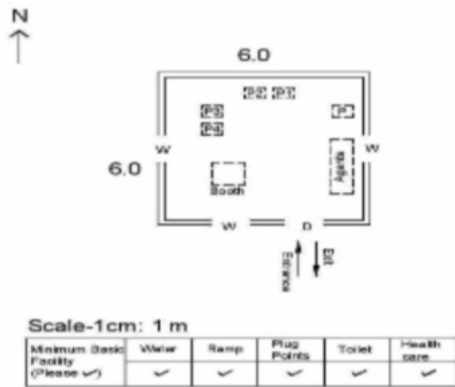

Nazri Naksha

Google Map View

Polling Station Building Front View

Polling Station Front View

Cad View

Key MAP View