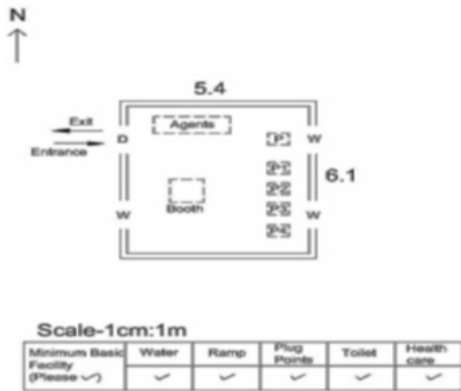

Nazri Naksha

Google Map View

Polling Station Building Front View

Polling Station Front View

Cad View

Key MAP View