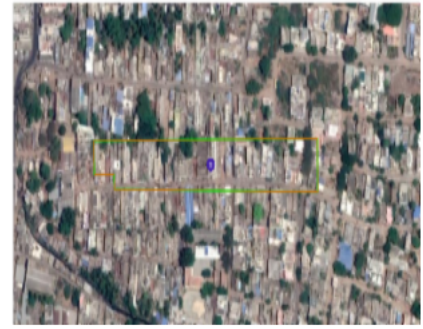

Nazri Naksha

Google Map View