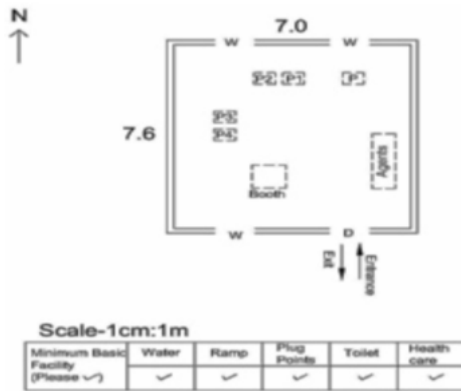

Nazri Naksha

Google Map View

Cad View