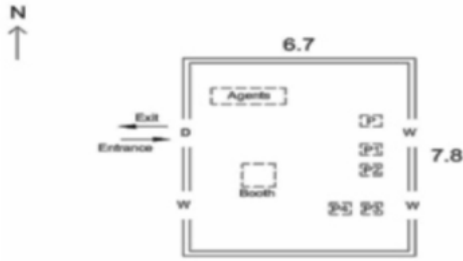

Cad View

Key MAP View

Scale-1cm:1m

Minimum Basic Facility (Please ✓)	Water	Ramp	Plug Points	Toilet	Health care
	✓	✓	✓	✓	✓